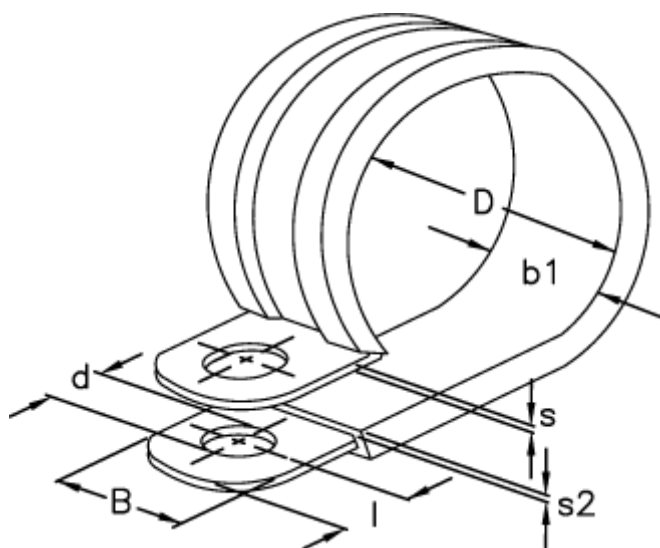

Article number: 029456112030

Description: Norma pipe retaining clip
RLGU 1. 30/12 W1

Measures

b1	= 15.0
d	= 6.4
Diameter D	= 30
l	= 6
s	= 0.8
s2	= 1.2
Width B	= 12